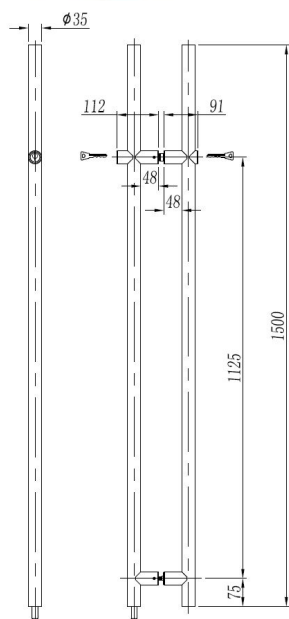

PRODUCT SHEET

Description:

Door Bar Handle Lock $\varnothing 35 \times 1500 \text{mm}$, W/ Knob On One Side, SS304 Brushed, Incl. Dust Free Floor Socket, F/8-12mm Glass,, cc:1125mm, Cylinder Hole $\varnothing 19$ & Bottom Hole $\varnothing 13 \text{mm}$., Latch Size: 40mm

Item number:

14.60.610-0

Units	Box	Carton	HS Code	Barcode
Set	1	5	8301401100	 5704866052320

SISO A/S

Mileparken 11
DK-2740 Skovlunde
Denmark
VAT: DK 24786013

Phone +45 45 830 900

www.siso.dk
siso@siso.dk

Danske Bank
Nytorv Branch
Copenhagen
SWIFT: DABADKKK